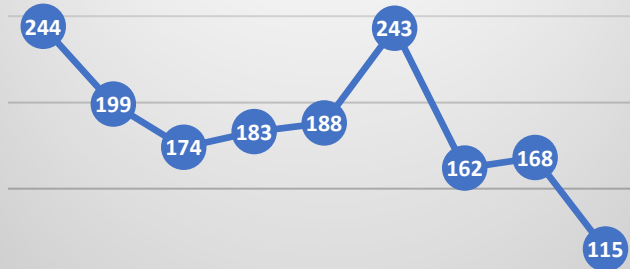

Waukegan Police Department Part 1 Crime Statistics 2016 – 2024

MURDER

2016 2017 2018 2019 2020 2021 2022 2023 2024

RAPE

2016 2017 2018 2019 2020 2021 2022 2023 2024

ROBBERY

2016 2017 2018 2019 2020 2021 2022 2023 2024

AGG. ASSAULT AND BATTERY

2016 2017 2018 2019 2020 2021 2022 2023 2024

Waukegan Police Department Part 1 Crime Statistics 2016 – 2024

Source: Tyler Technologies LERMS, Tyler Technologies RMS

**Waukegan Police Department
Part 1 Crime Statistics
2016 – 2024**

	TOTALS								
	2016	2017	2018	2019	2020	2021	2022	2023	2024
MURDER	4	6	11	4	7	8	8	10	5
	2016	2017	2018	2019	2020	2021	2022	2023	2024
RAPE	9	18	20	20	13	12	16	19	14
	2016	2017	2018	2019	2020	2021	2022	2023	2024
ROBBERY	195	138	150	117	108	77	83	102	47
	2016	2017	2018	2019	2020	2021	2022	2023	2024
AGG. ASSAULT AND BATTERY	244	199	174	183	188	243	162	168	115
	2016	2017	2018	2019	2020	2021	2022	2023	2024
BURGLARY	509	442	296	350	215	163	193	164	91
	2016	2017	2018	2019	2020	2021	2022	2023	2024
THEFT	1732	1487	1432	1498	1132	1173	1239	1148	844
	2016	2017	2018	2019	2020	2021	2022	2023	2024
STOLEN MOTOR VEHICLE	108	59	56	79	69	56	55	86	111
	2016	2017	2018	2019	2020	2021	2022	2023	2024
ARSON	7	11	7	20	4	15	19	19	17