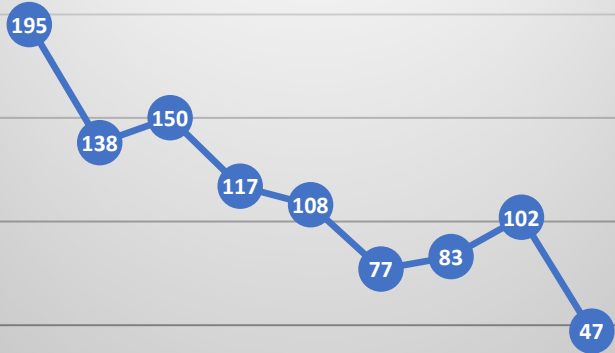

Waukegan Police Department Part 1 Crime Statistics 2016 – 2024

MURDER

2016 2017 2018 2019 2020 2021 2022 2023 2024

RAPE

2016 2017 2018 2019 2020 2021 2022 2023 2024

ROBBERY

2016 2017 2018 2019 2020 2021 2022 2023 2024

AGG. ASSAULT AND BATTERY

2016 2017 2018 2019 2020 2021 2022 2023 2024

Waukegan Police Department Part 1 Crime Statistics 2016 – 2024

Source: Tyler Technologies LERMS, Tyler Technologies RMS

**Waukegan Police Department
Part 1 Crime Statistics
2016 – 2024**

	TOTALS								
	2016	2017	2018	2019	2020	2021	2022	2023	2024
MURDER	4	6	11	4	7	8	8	10	5
	2016	2017	2018	2019	2020	2021	2022	2023	2024
RAPE	9	18	20	20	13	12	16	19	14
	2016	2017	2018	2019	2020	2021	2022	2023	2024
ROBBERY	195	138	150	117	108	77	83	102	47
	2016	2017	2018	2019	2020	2021	2022	2023	2024
AGG. ASSAULT AND BATTERY	244	199	174	183	188	243	162	168	115
	2016	2017	2018	2019	2020	2021	2022	2023	2024
BURGLARY	509	442	296	350	215	163	193	164	91
	2016	2017	2018	2019	2020	2021	2022	2023	2024
THEFT	1732	1487	1432	1498	1132	1173	1239	1148	844
	2016	2017	2018	2019	2020	2021	2022	2023	2024
STOLEN MOTOR VEHICLE	108	59	56	79	69	56	55	86	111
	2016	2017	2018	2019	2020	2021	2022	2023	2024
ARSON	7	11	7	20	4	15	19	19	17