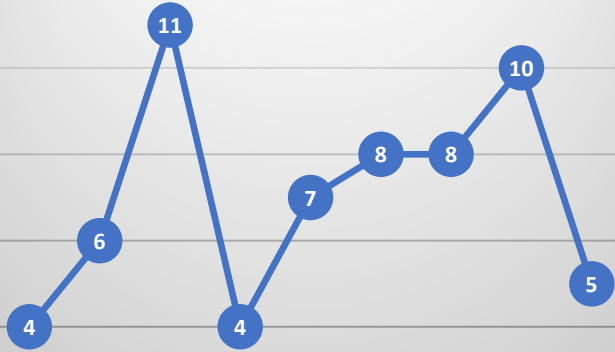

Waukegan Police Department Part 1 Crime Statistics 2016 – 2024

MURDER

2016 2017 2018 2019 2020 2021 2022 2023 2024

RAPE

2016 2017 2018 2019 2020 2021 2022 2023 2024

ROBBERY

2016 2017 2018 2019 2020 2021 2022 2023 2024

AGG. ASSAULT AND BATTERY

2016 2017 2018 2019 2020 2021 2022 2023 2024

Waukegan Police Department Part 1 Crime Statistics 2016 – 2024

Source: Tyler Technologies LERMS, Tyler Technologies RMS

**Waukegan Police Department
Part 1 Crime Statistics
2016 – 2024**

	TOTALS								
	2016	2017	2018	2019	2020	2021	2022	2023	2024
MURDER	4	6	11	4	7	8	8	10	5
	2016	2017	2018	2019	2020	2021	2022	2023	2024
RAPE	9	18	20	20	13	12	16	19	14
	2016	2017	2018	2019	2020	2021	2022	2023	2024
ROBBERY	195	138	150	117	108	77	83	102	47
	2016	2017	2018	2019	2020	2021	2022	2023	2024
AGG. ASSAULT AND BATTERY	244	199	174	183	188	243	162	168	115
	2016	2017	2018	2019	2020	2021	2022	2023	2024
BURGLARY	509	442	296	350	215	163	193	164	91
	2016	2017	2018	2019	2020	2021	2022	2023	2024
THEFT	1732	1487	1432	1498	1132	1173	1239	1148	844
	2016	2017	2018	2019	2020	2021	2022	2023	2024
STOLEN MOTOR VEHICLE	108	59	56	79	69	56	55	86	111
	2016	2017	2018	2019	2020	2021	2022	2023	2024
ARSON	7	11	7	20	4	15	19	19	17