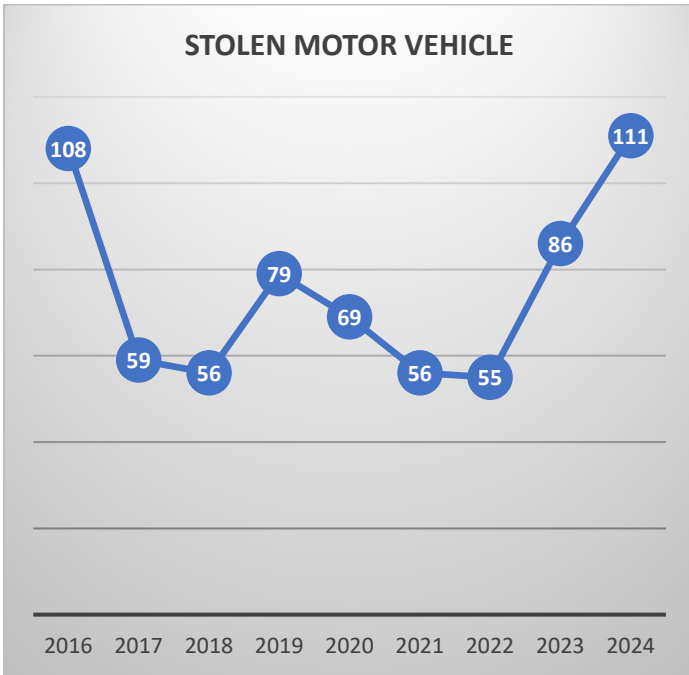

Waukegan Police Department Part 1 Crime Statistics 2016 – 2024

MURDER

2016 2017 2018 2019 2020 2021 2022 2023 2024

RAPE

2016 2017 2018 2019 2020 2021 2022 2023 2024

ROBBERY

2016 2017 2018 2019 2020 2021 2022 2023 2024

AGG. ASSAULT AND BATTERY

2016 2017 2018 2019 2020 2021 2022 2023 2024

Waukegan Police Department Part 1 Crime Statistics 2016 – 2024

Source: Tyler Technologies LERMS, Tyler Technologies RMS

**Waukegan Police Department
Part 1 Crime Statistics
2016 – 2024**

	TOTALS								
	2016	2017	2018	2019	2020	2021	2022	2023	2024
MURDER	4	6	11	4	7	8	8	10	5
	2016	2017	2018	2019	2020	2021	2022	2023	2024
RAPE	9	18	20	20	13	12	16	19	14
	2016	2017	2018	2019	2020	2021	2022	2023	2024
ROBBERY	195	138	150	117	108	77	83	102	47
	2016	2017	2018	2019	2020	2021	2022	2023	2024
AGG. ASSAULT AND BATTERY	244	199	174	183	188	243	162	168	115
	2016	2017	2018	2019	2020	2021	2022	2023	2024
BURGLARY	509	442	296	350	215	163	193	164	91
	2016	2017	2018	2019	2020	2021	2022	2023	2024
THEFT	1732	1487	1432	1498	1132	1173	1239	1148	844
	2016	2017	2018	2019	2020	2021	2022	2023	2024
STOLEN MOTOR VEHICLE	108	59	56	79	69	56	55	86	111
	2016	2017	2018	2019	2020	2021	2022	2023	2024
ARSON	7	11	7	20	4	15	19	19	17