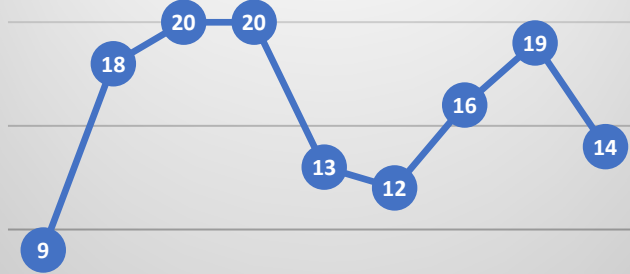

Waukegan Police Department Part 1 Crime Statistics 2016 – 2024

MURDER

2016 2017 2018 2019 2020 2021 2022 2023 2024

RAPE

2016 2017 2018 2019 2020 2021 2022 2023 2024

ROBBERY

2016 2017 2018 2019 2020 2021 2022 2023 2024

AGG. ASSAULT AND BATTERY

2016 2017 2018 2019 2020 2021 2022 2023 2024

Waukegan Police Department Part 1 Crime Statistics 2016 – 2024

Source: Tyler Technologies LERMS, Tyler Technologies RMS

**Waukegan Police Department
Part 1 Crime Statistics
2016 – 2024**

	TOTALS								
	2016	2017	2018	2019	2020	2021	2022	2023	2024
MURDER	4	6	11	4	7	8	8	10	5
	2016	2017	2018	2019	2020	2021	2022	2023	2024
RAPE	9	18	20	20	13	12	16	19	14
	2016	2017	2018	2019	2020	2021	2022	2023	2024
ROBBERY	195	138	150	117	108	77	83	102	47
	2016	2017	2018	2019	2020	2021	2022	2023	2024
AGG. ASSAULT AND BATTERY	244	199	174	183	188	243	162	168	115
	2016	2017	2018	2019	2020	2021	2022	2023	2024
BURGLARY	509	442	296	350	215	163	193	164	91
	2016	2017	2018	2019	2020	2021	2022	2023	2024
THEFT	1732	1487	1432	1498	1132	1173	1239	1148	844
	2016	2017	2018	2019	2020	2021	2022	2023	2024
STOLEN MOTOR VEHICLE	108	59	56	79	69	56	55	86	111
	2016	2017	2018	2019	2020	2021	2022	2023	2024
ARSON	7	11	7	20	4	15	19	19	17