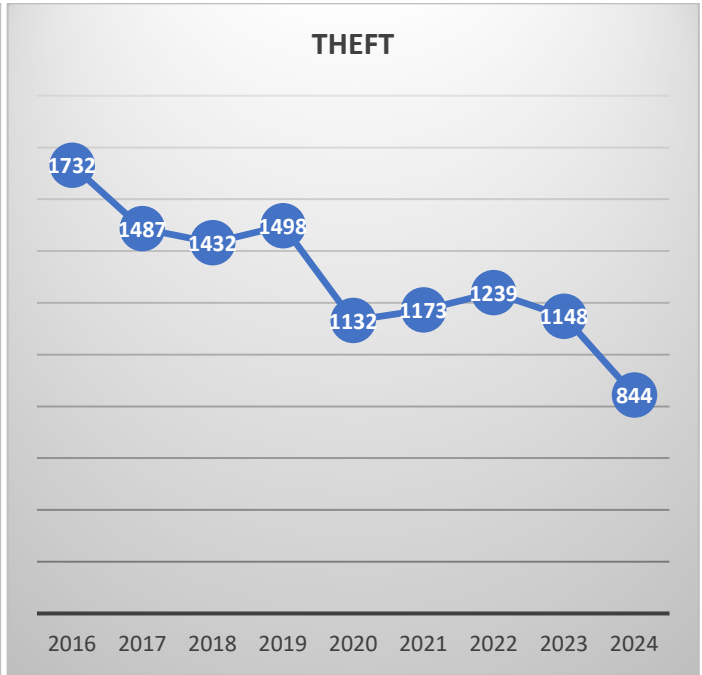

Waukegan Police Department Part 1 Crime Statistics 2016 – 2024

MURDER

2016 2017 2018 2019 2020 2021 2022 2023 2024

RAPE

2016 2017 2018 2019 2020 2021 2022 2023 2024

ROBBERY

2016 2017 2018 2019 2020 2021 2022 2023 2024

AGG. ASSAULT AND BATTERY

2016 2017 2018 2019 2020 2021 2022 2023 2024

Waukegan Police Department Part 1 Crime Statistics 2016 – 2024

Source: Tyler Technologies LERMS, Tyler Technologies RMS

**Waukegan Police Department
Part 1 Crime Statistics
2016 – 2024**

	TOTALS								
	2016	2017	2018	2019	2020	2021	2022	2023	2024
MURDER	4	6	11	4	7	8	8	10	5
	2016	2017	2018	2019	2020	2021	2022	2023	2024
RAPE	9	18	20	20	13	12	16	19	14
	2016	2017	2018	2019	2020	2021	2022	2023	2024
ROBBERY	195	138	150	117	108	77	83	102	47
	2016	2017	2018	2019	2020	2021	2022	2023	2024
AGG. ASSAULT AND BATTERY	244	199	174	183	188	243	162	168	115
	2016	2017	2018	2019	2020	2021	2022	2023	2024
BURGLARY	509	442	296	350	215	163	193	164	91
	2016	2017	2018	2019	2020	2021	2022	2023	2024
THEFT	1732	1487	1432	1498	1132	1173	1239	1148	844
	2016	2017	2018	2019	2020	2021	2022	2023	2024
STOLEN MOTOR VEHICLE	108	59	56	79	69	56	55	86	111
	2016	2017	2018	2019	2020	2021	2022	2023	2024
ARSON	7	11	7	20	4	15	19	19	17