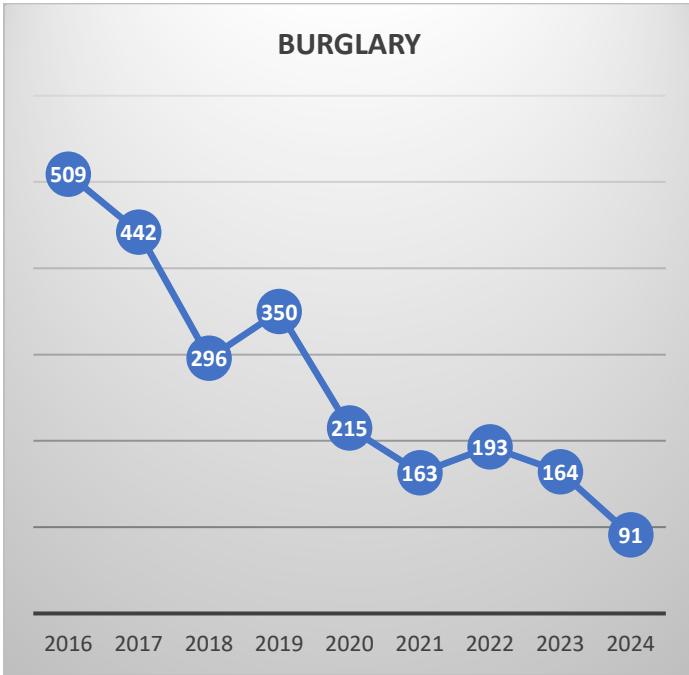

Waukegan Police Department Part 1 Crime Statistics 2016 – 2024

Source: Tyler Technologies LERMS, Tyler Technologies RMS